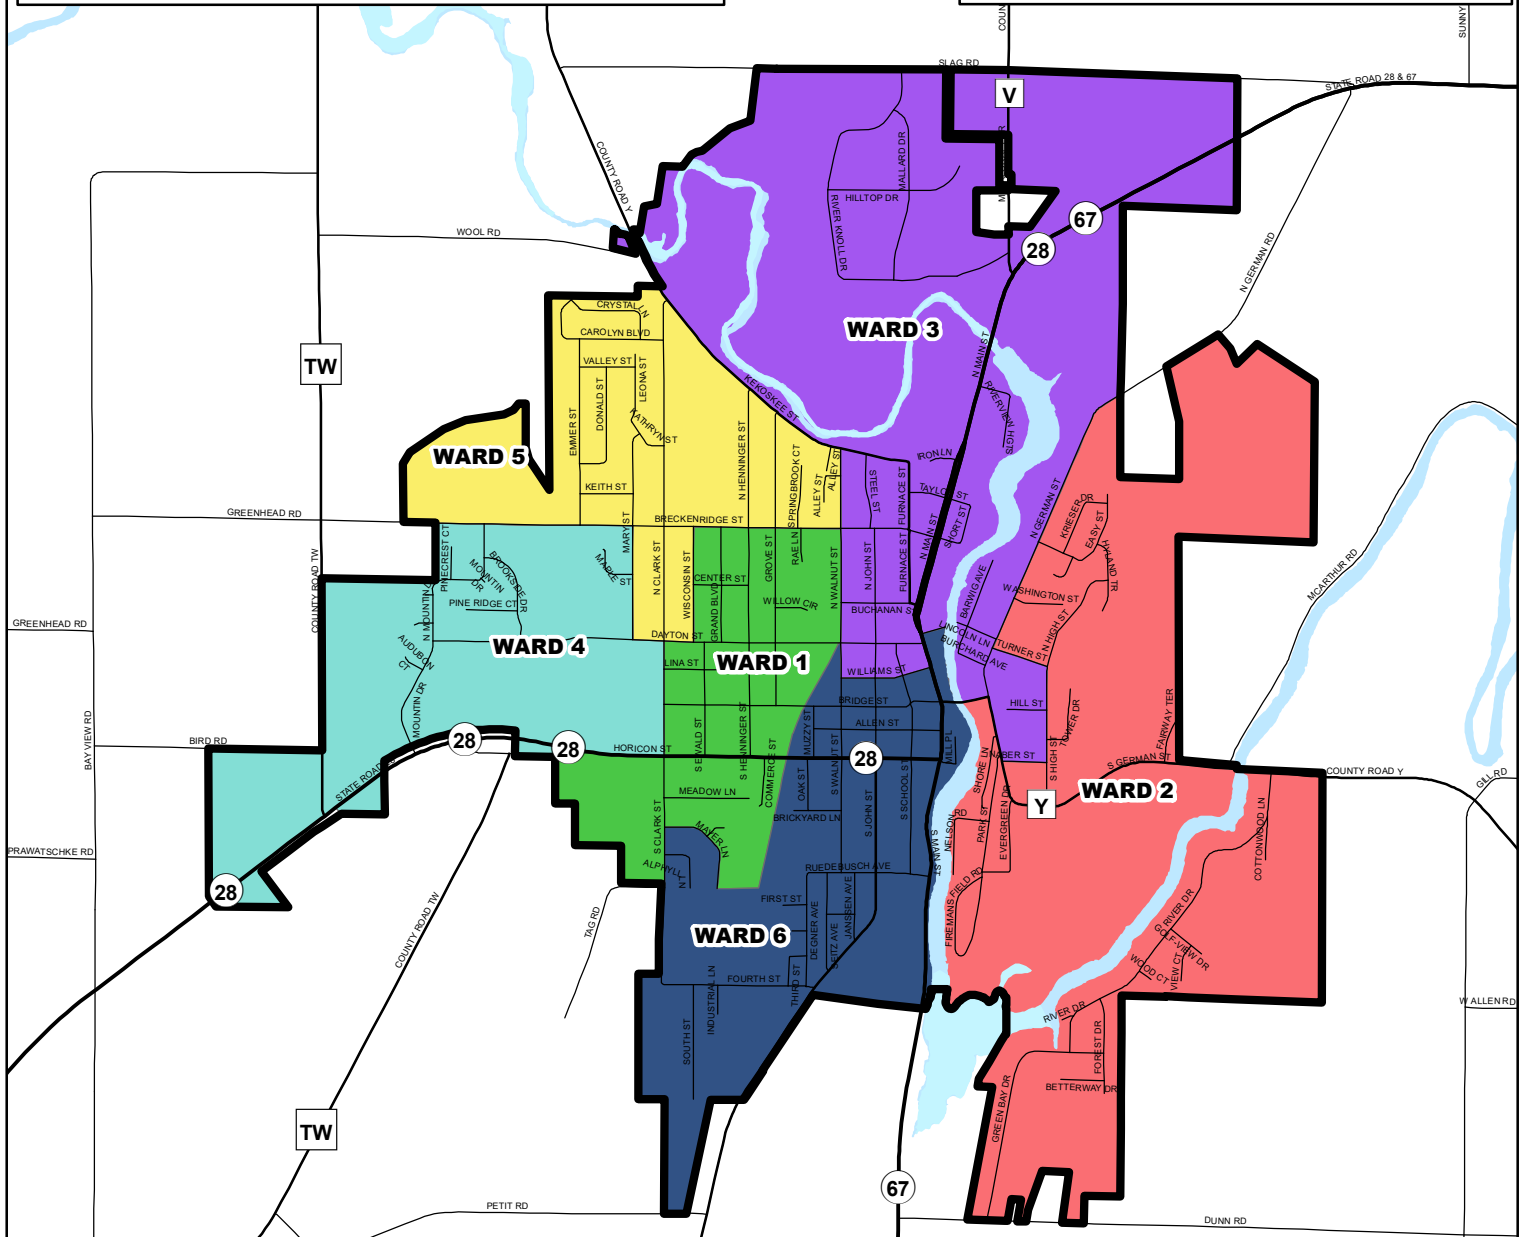

CITY OF MAYVILLE

2021 WARD PLAN

<u>City Wards</u>	<u>Population</u>
 Ward 1 ---	886
 Ward 2 ---	856
 Ward 3 ---	807
 Ward 4 ---	986
 Ward 5 ---	832
 Ward 6 ---	829
<hr/>	
Total Population - 5196	